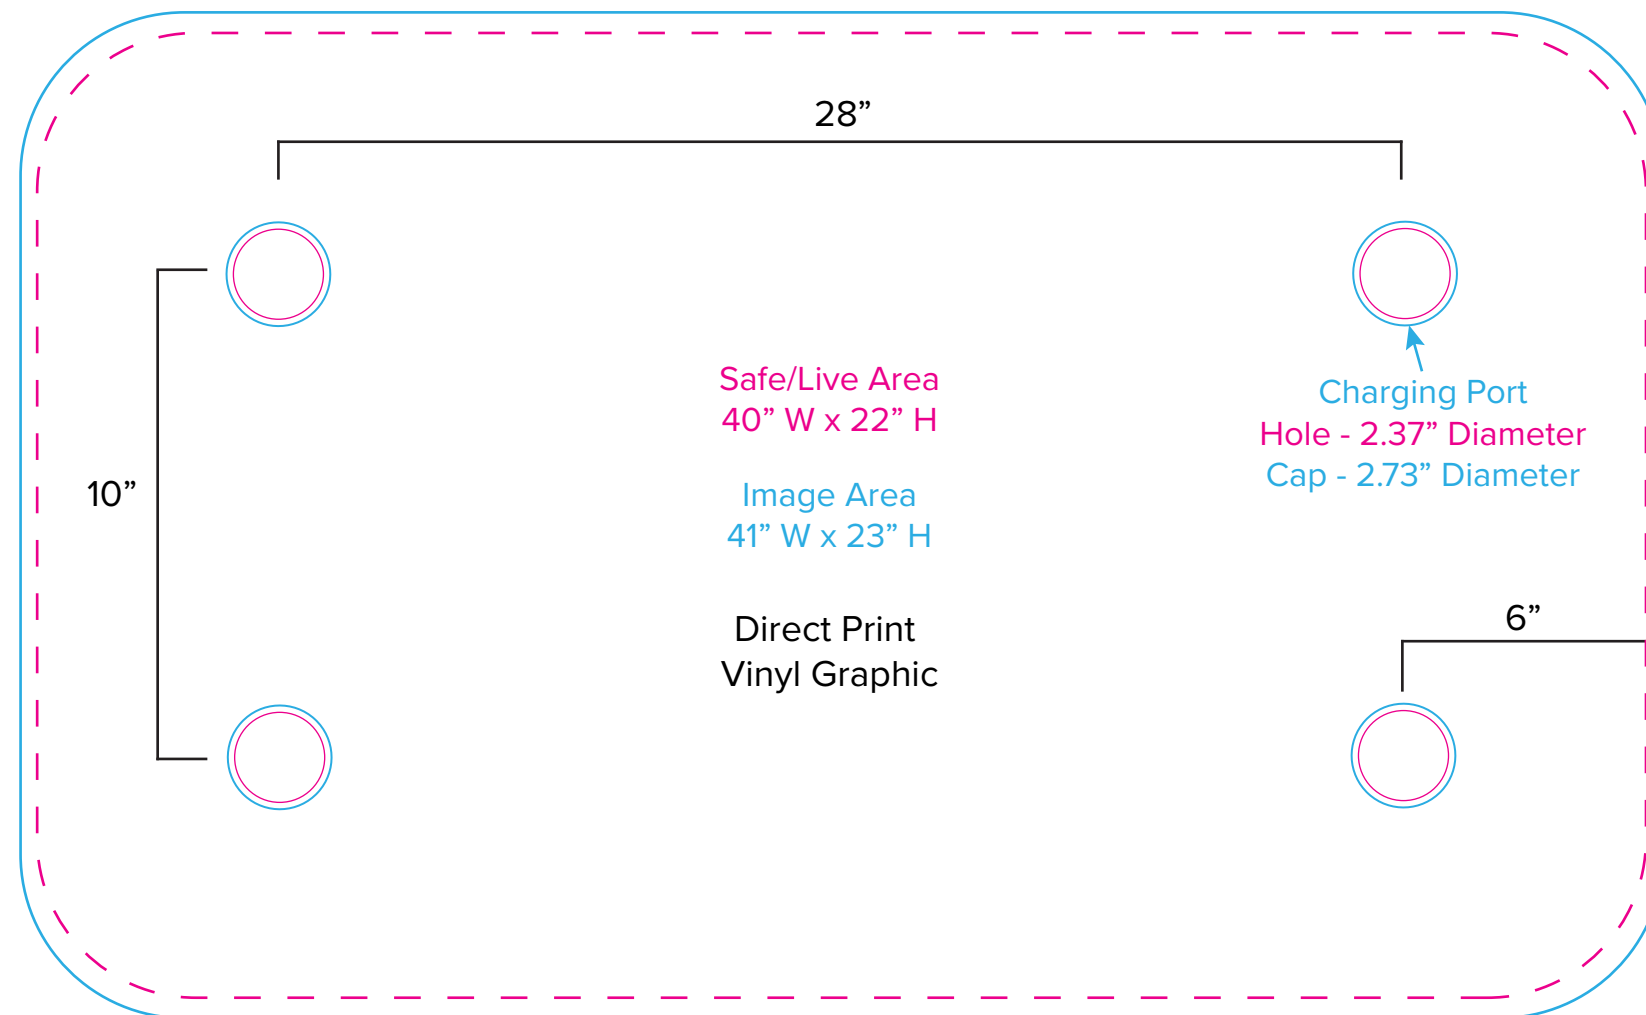

Graphic Template Wireless Charging Table – Direct Print Vinyl Graphic

NOTE: All Raster Art (jpg, tiff, psd, png, etc.) must be at least 100 dpi at print size.
Standard kits are often customized. Please check with Customer Service to ensure that this template matches your specific job.